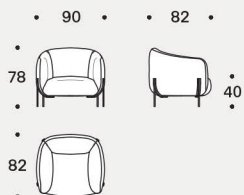

Poltrona / Armchair