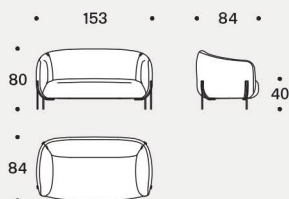

Piedini

In trafilato dal diametro di 14 mm con finitura cromata o verniciata. Il pouf di seduta ha piedi in PVC nero h 15 mm.

[En] — The Geo collection is enriched with a fun element: a completely rounded armchair created utilizing the namesake pouf as its seat. The metal rod structure supports the curved padded wooden back. The proportions are generous without being over-bearing.

The 75 cm Geo poufs are designed to accommodate the structure of the backrest and can be easily attached to the base of the pouf even at a later time.

Fully removable covers.

Structure

The small armchair backrest is in wood covered with variable density polyurethane foam (25IP, 75IP and 25IM) and clothed with resin 200gr/sqm coupled to velveteen.

Seating pouf is in wood covered in variable density polyurethane foam (35IP e 25IM) and clothed with resin 200gr/sqm coupled to velveteen.

Feet

In 14 mm wire drawn with chrome or painted finish. Seating pouf's feet are in black PVC h 15 mm.

Poltrona / Armchair

Poltroncina / Small armchair

Divano / Sofa

Pouf con telaio / Pouf wiht frame

Pouf

Finitura struttura / Frame finish

1 2

- 1 Ottone satinato / Satin brass / Laiton satiné / Latón satinado
- 2 Grigio / Grey / Gris / Gris