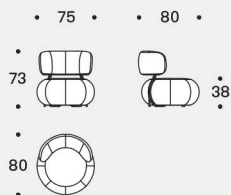

Poltroncina / Small armchair